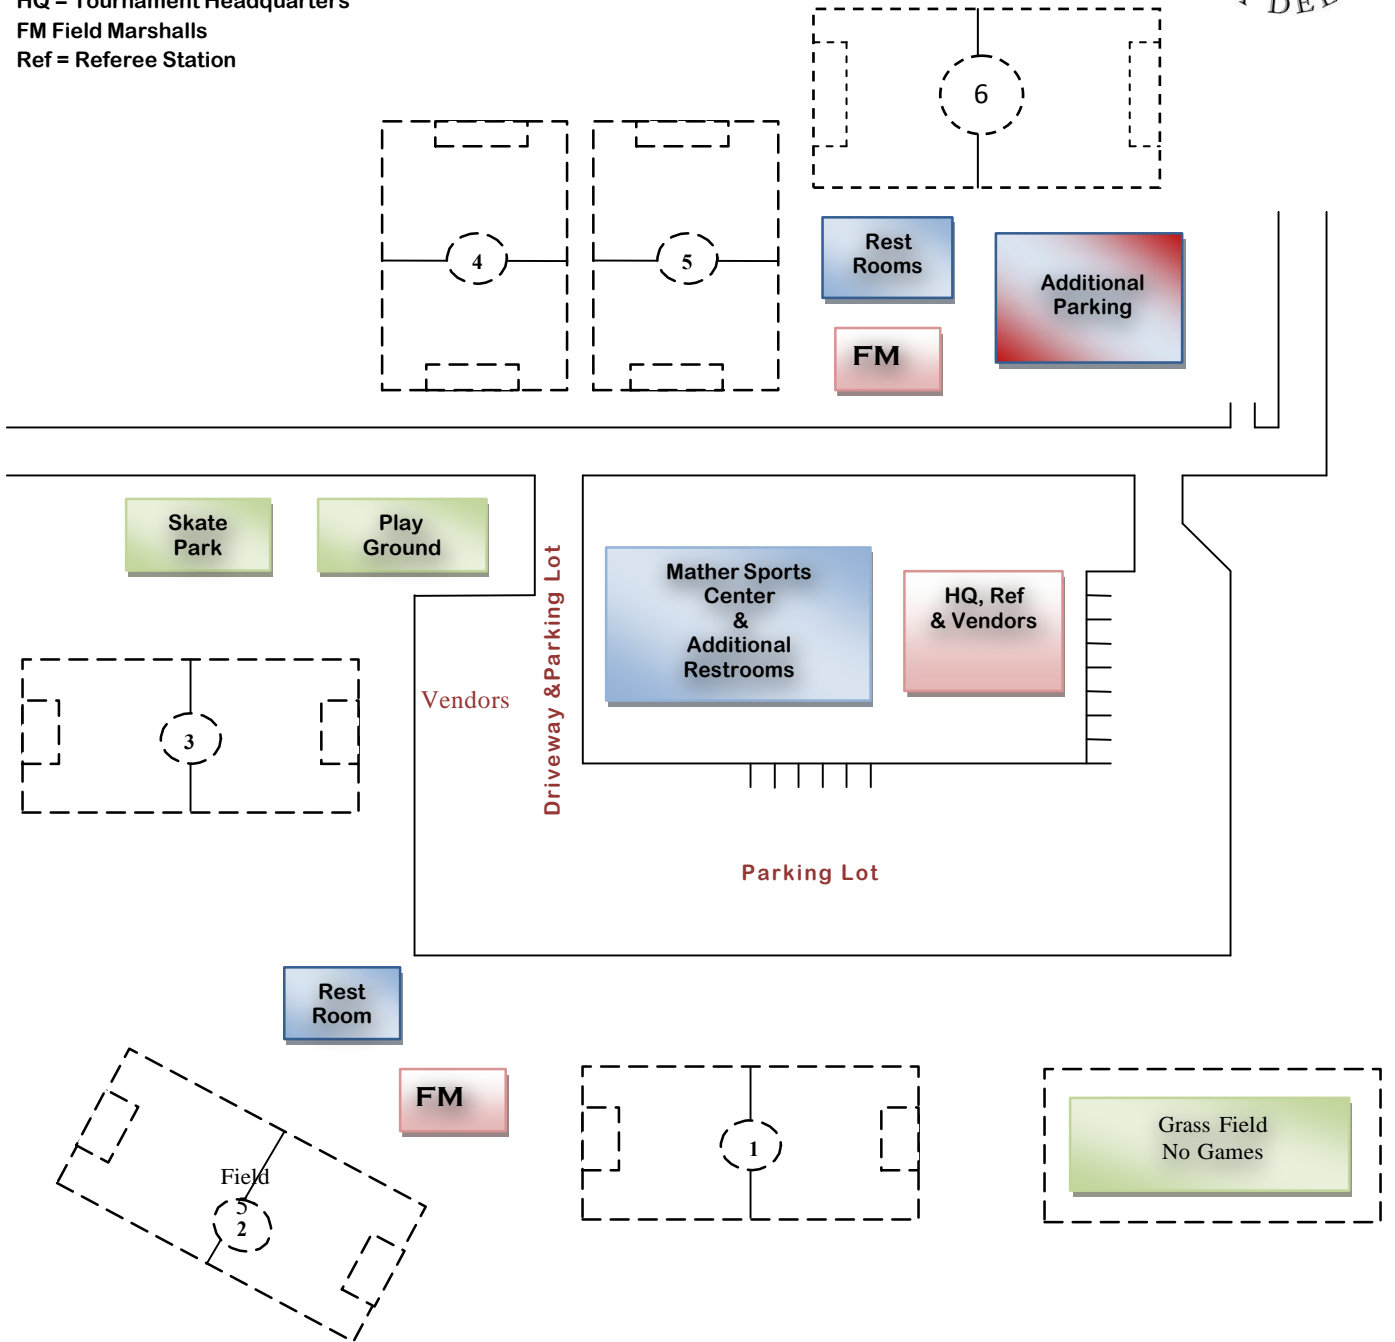

Mather Sports Complex

3755 Schriever Ave
Mather, CA 95655-4202

Legend

- HQ = Tournament Headquarters
- FM Field Marshalls
- Ref = Referee Station

Capital Athletic Soccer Academy
www.capitalathletic.com